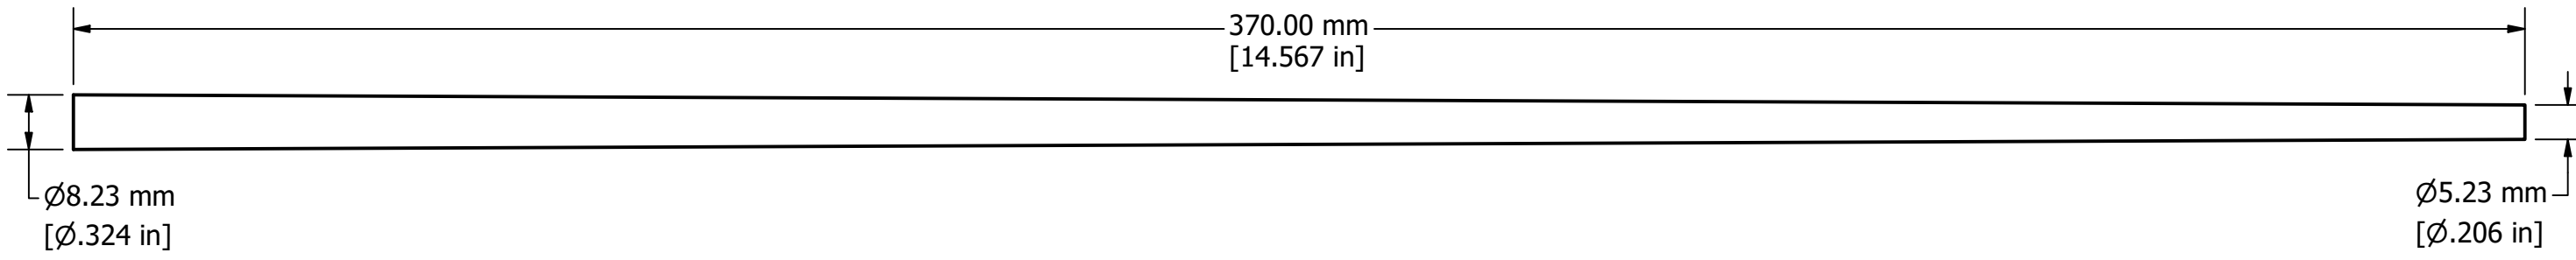

INTERNAL DIMENSIONS

DRAWN	rbobo	1/17/2023			
CHECKED					
QA			TITLE		
MFG			SUBCONTRABASSOON BOCAL		
APPROVED			MK3 (440Hz)		
			SIZE	DWG NO	REV
			B	Bocal	
			SCALE	1	SHEET 1 OF 1